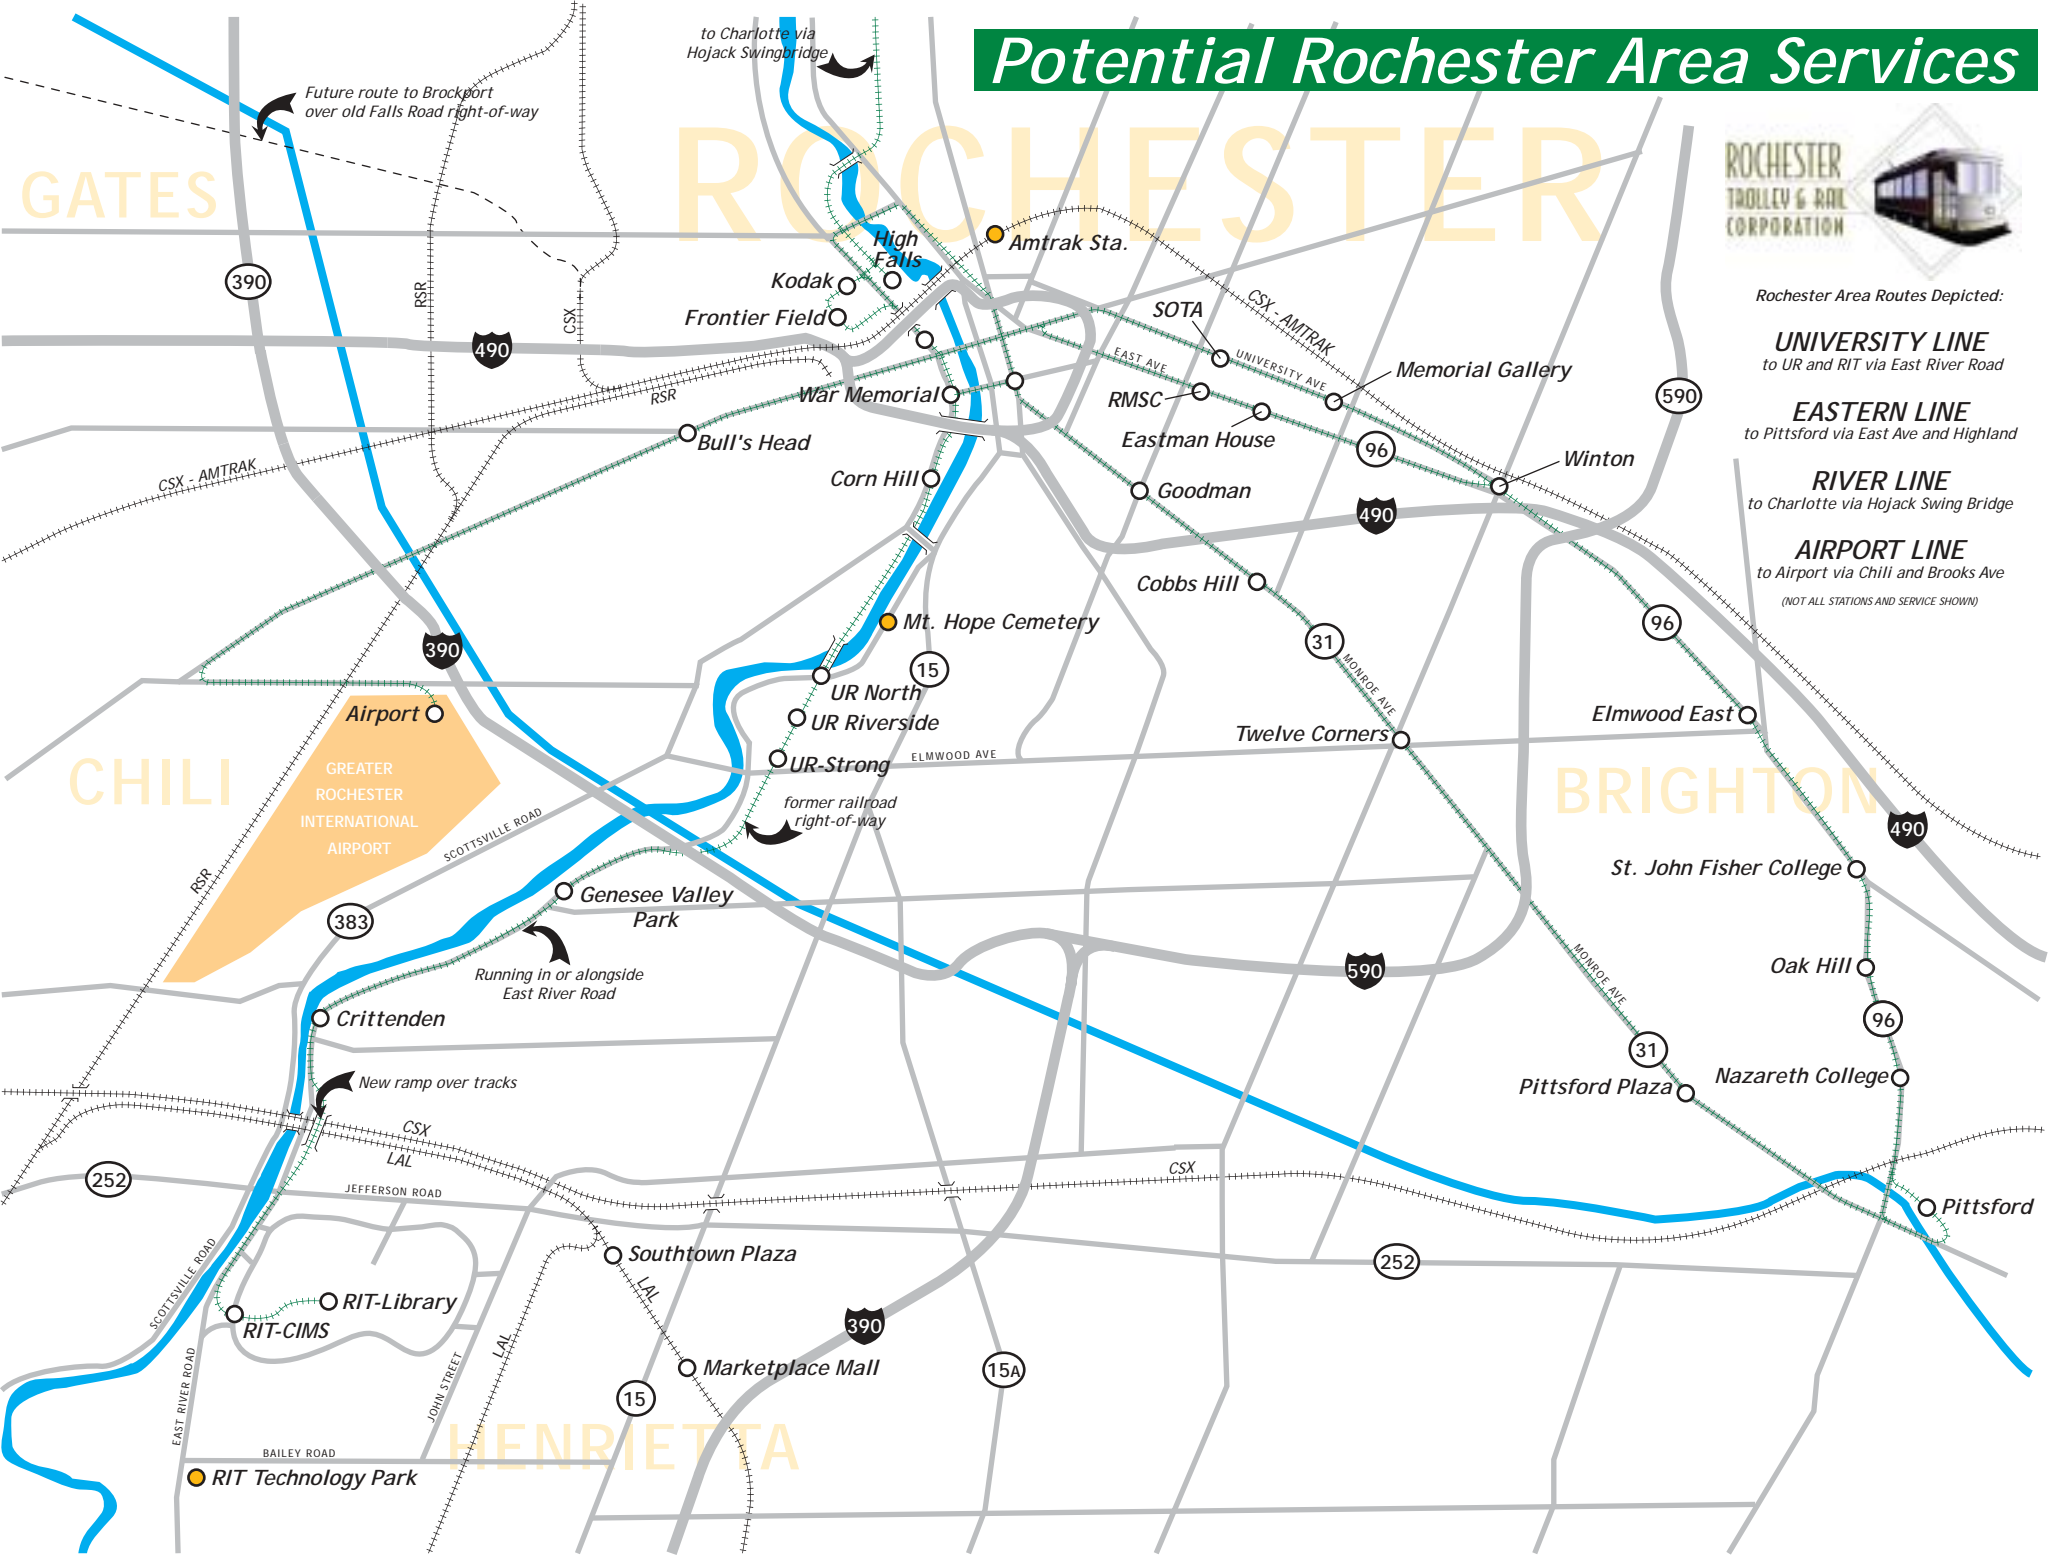

Potential Rochester Area Services

Rochester Area Routes Depicted:

UNIVERSITY LINE
to UR and RIT via East River Road

EASTERN LINE
to Pittsford via East Ave and Highland

RIVER LINE
to Charlotte via Hojack Swing Bridge

AIRPORT LINE
to Airport via Chili and Brooks Ave
(NOT ALL STATIONS AND SERVICE SHOWN)

GATES

ROCHESTER

BRIGHTON

CHILI

HENRIETTA

Future route to Brockport over old Falls Road right-of-way

to Charlotte via Hojack Swingbridge

High Falls

Amtrak Sta.

Kodak
Frontier Field

SOTA
UNIVERSITY AVE

Memorial Gallery

War Memorial

RMSC

Eastman House

Twelve Corners

Elmwood East

Airport

GREATER ROCHESTER INTERNATIONAL AIRPORT

Genesee Valley Park

St. John Fisher College

Running in or alongside East River Road

Crittenden