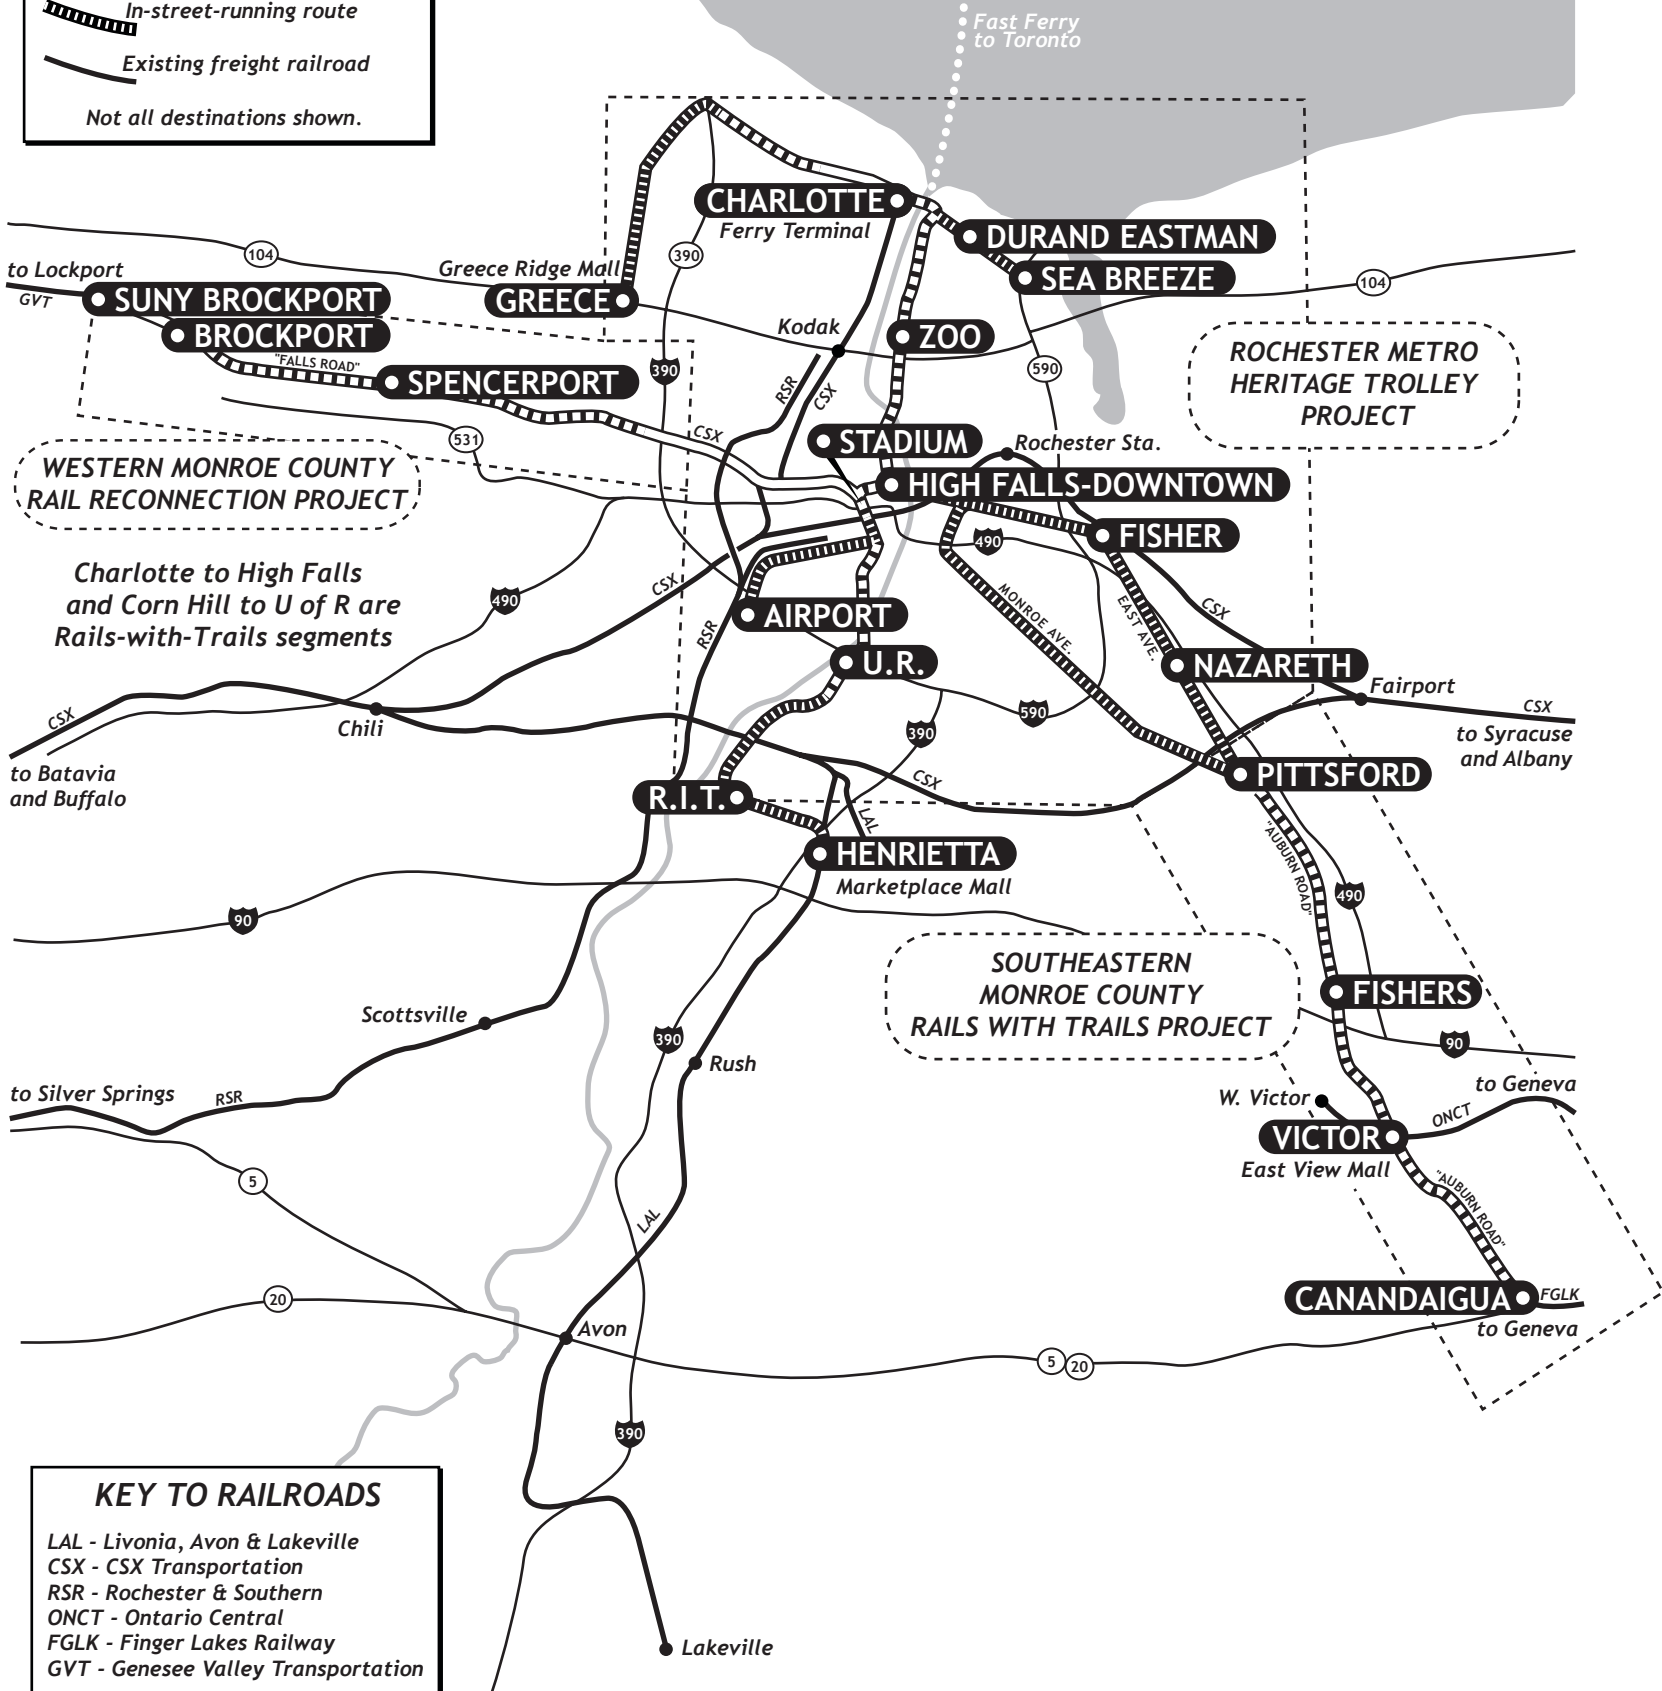

Proposed Rochester-area Corridors

ROCHESTER TROLLEY RAIL CORP.

KEY TO MAP

-  Route over existing rail line
-  Route over existing rail bed
-  In-street-running route
-  Existing freight railroad

Not all destinations shown.

KEY TO RAILROADS

- LAL - Livonia, Avon & Lakeville
- CSX - CSX Transportation
- RSR - Rochester & Southern
- ONCT - Ontario Central
- FGLK - Finger Lakes Railway
- GVT - Genesee Valley Transportation